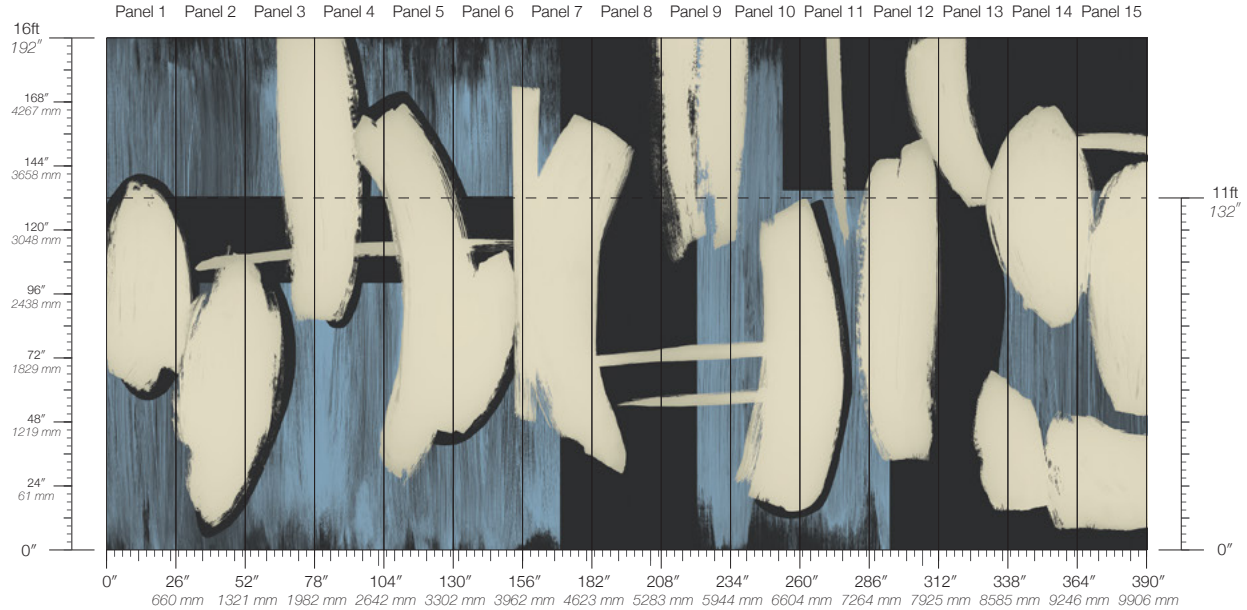

Gesture Vivid

Suitable for residential and some commercial projects

COLOR
Vivid

ITEM
5348

CONTENT
Clay-Coated Paper

PANEL WIDTH
26" / 661 mm trimmed

PANEL HEIGHT
132" / 3353 mm standard
192" / 4877 mm extended

REPEAT
Non-repeating

STOCK
Made to order

LEAD TIME
4 weeks to print

MINIMUM
1 panel

PRICE
Available upon request

ORIGIN
USA

DETAILS
Custom options available

MAINTENANCE
Water-based cleanser

ENVIRONMENTAL
FSC Certified Content

SPECS
100% Cellulose face
Non-woven backing
7.1 oz per linear yard
117 g per linear meter
Smooth surface texture

TESTING
(US) ASTM E84 Adhered Class A

CONTACT
sales@calicowallpaper.com
+1 718 243 1705
57 Lispenard Street
New York, NY 10013 USA

DISCLAIMER
Refer to our website to see the full mural artwork. Reference the physical sample for color and texture. Panel maps represent mural artwork only.